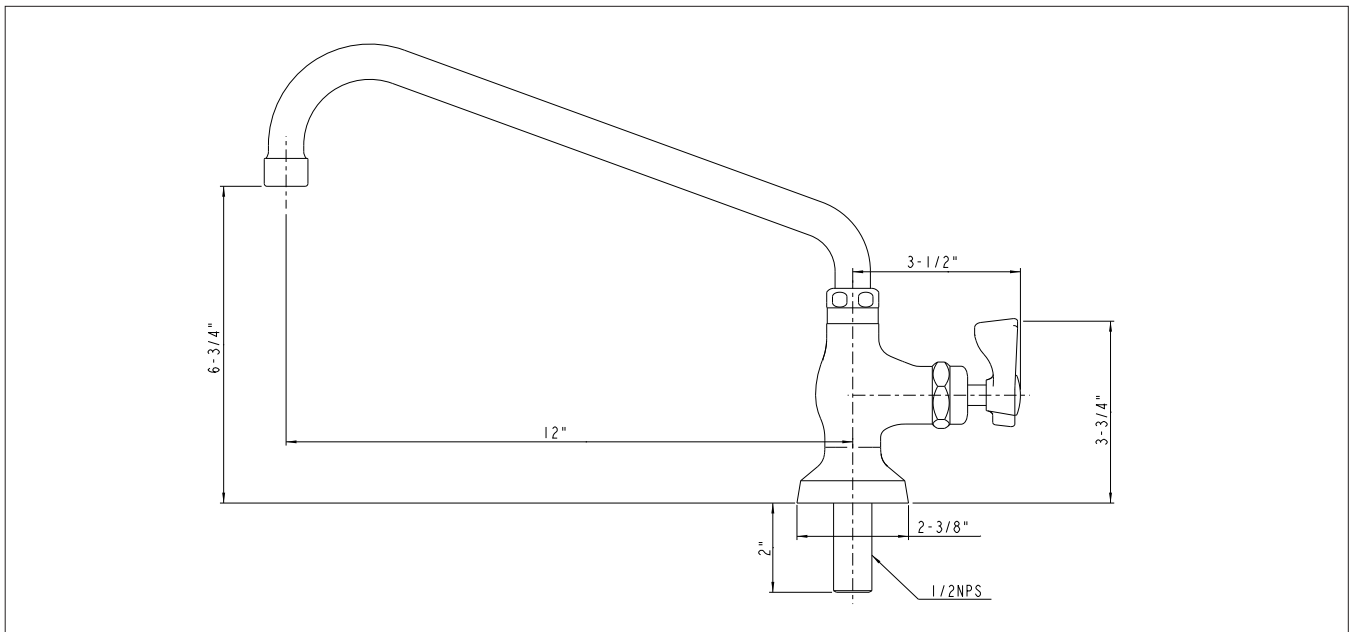

PRODUCT COMPLIANCE

- NSF-61 & NSF/ANSI 372
- ASME A112.18.1-2011/CSA B125.1-11 & NSF/ANSI 372
- Meets ANSI A117.1 (ADA)
- Massachusetts Approved
- CEC Approved