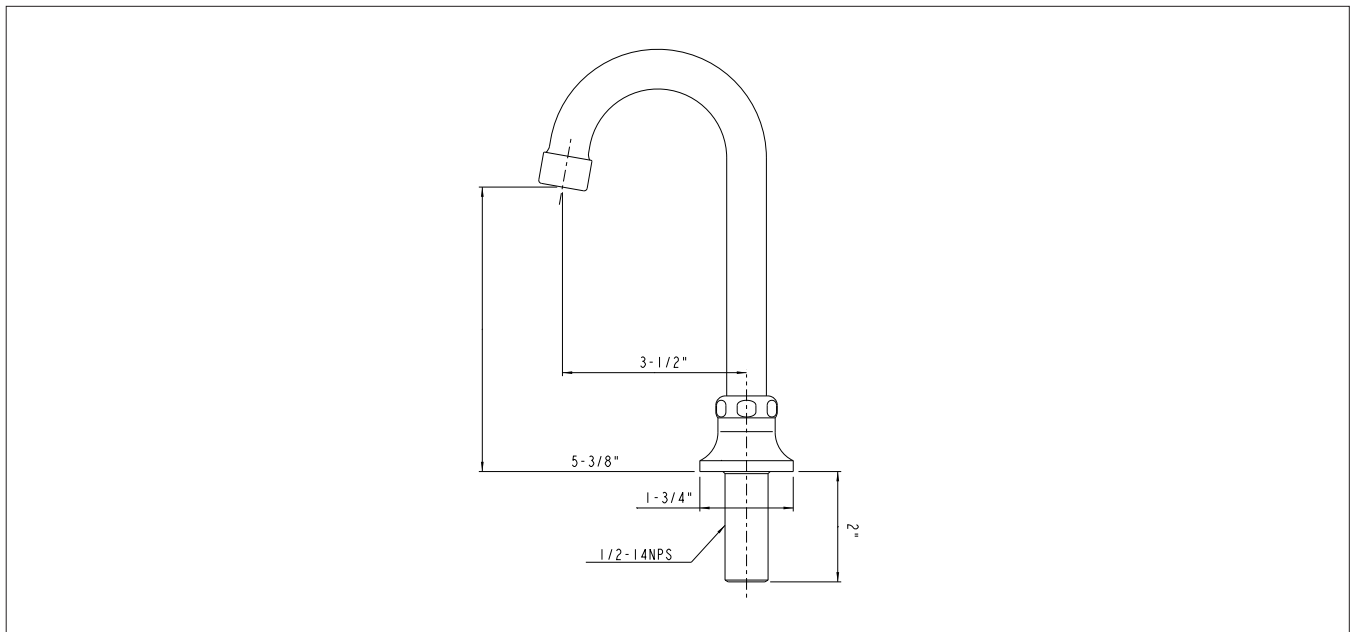

PRODUCT COMPLIANCE

- NSF-61 & NSF/ANSI 372
- ASME A112.18.1-2011/CSA B125.1-11 & NSF/ANSI 372
- Meets ANSI A117.1 (ADA)
- Massachusetts Approved
- CEC Approved

ADA Compliant